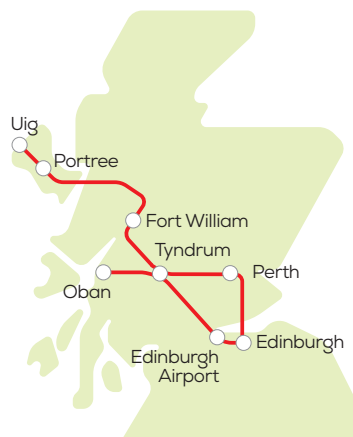

service 913 operates limited stops between Edinburgh and Perth Broxden stopping only at the timing points shown

service 978 operates limited stop between Edinburgh bus station and Stirling, stopping only at the timing points shown

connection from Isle of Skye

daily except Sundays

route number	915
Uig pier	0930
Portree square	1035
Fort William bus station arr	1341

Sundays

route number	915
Portree square	1035
Fort William bus station arr	1341

journeys connect with onward 913 service at 1550

service 913 operates limited stops between Edinburgh and Perth Broxden stopping only at the timing points shown

service 978 operates limited stop between Edinburgh bus station and Stirling, stopping only at the timing points shown