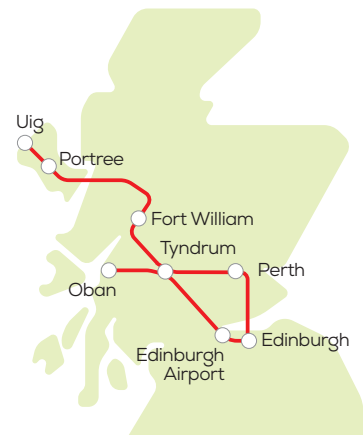

service 913 operates limited stops between Edinburgh and Perth Broxden stopping only at the timing points shown

service 912 operates limited stops between Edinburgh and Craigforth stopping only at the timing points shown

◆ 17 May - 3 October 2025

◇ 28 March - 19 Oct 2025

◇ until 3 October 2025

connection from Isle of Skye

daily except Sundays

route number	915
Uig pier	0930
Portree square	1035
Fort William bus station arr	1344

Sundays

route number	915
Portree square	1035
Fort William bus station arr	1344

journeys connect with onward 913 service at 1550

service 913 operates limited stops between Edinburgh and Perth Broxden stopping only at the timing points shown

service 912 operates limited stops between Edinburgh and Craigforth stopping only at the timing points shown

service 978 operates limited stop between Edinburgh bus station and Stirling, stopping only at the timing points shown