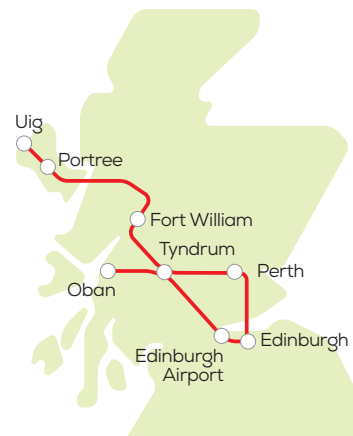

service 913 operates limited stops between Edinburgh and Perth Broxden stopping only at the timing points shown

service 912 operates limited stops between Edinburgh and Craigforth stopping only at the timing points shown

service 978 operates limited stop between Edinburgh bus station and Stirling, stopping only at the timing points shown

FSS Friday, Saturday and Sunday only

- until 3 October 2025
- 17 May - 3 October 2025
- 28 March - 19 Oct 2025

connection to Isle of Skye

route number	915
Fort William bus station dep	1355
Portree square	1659
Uig pier	1745